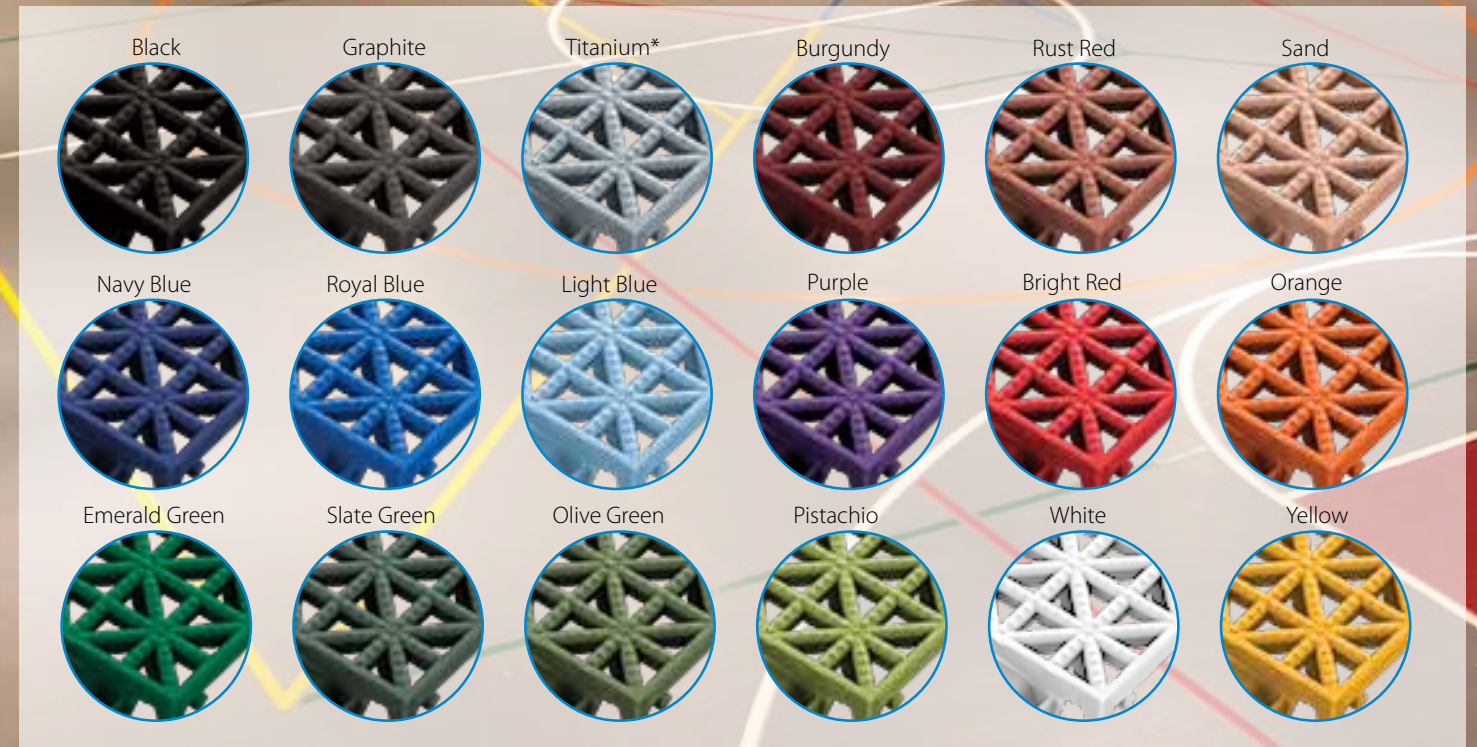

VersaCourt Tile Color Options

*Titanium available in outdoor tile only. Indoor tile available in Gray. Custom colors available upon request.