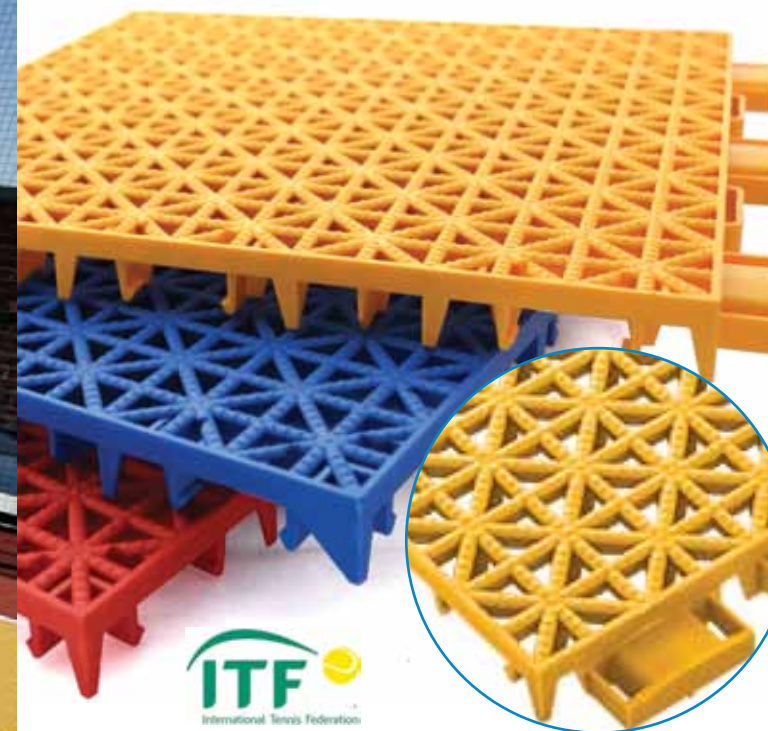

Game Outdoor Sports

- ✔ **Athlete Protection**
  Lower back, knee, and joint forgiveness for players
- ✔ **Resilient Material**
  Specially blended material stands up to harsh weather & high intensity play
- ✔ **Patented Locking System**
  Precision locking system to eliminate gaps
- ✔ **Optimal Tile Size for Peak Performance**
  Consistent ball bounce and response for exceptional playability