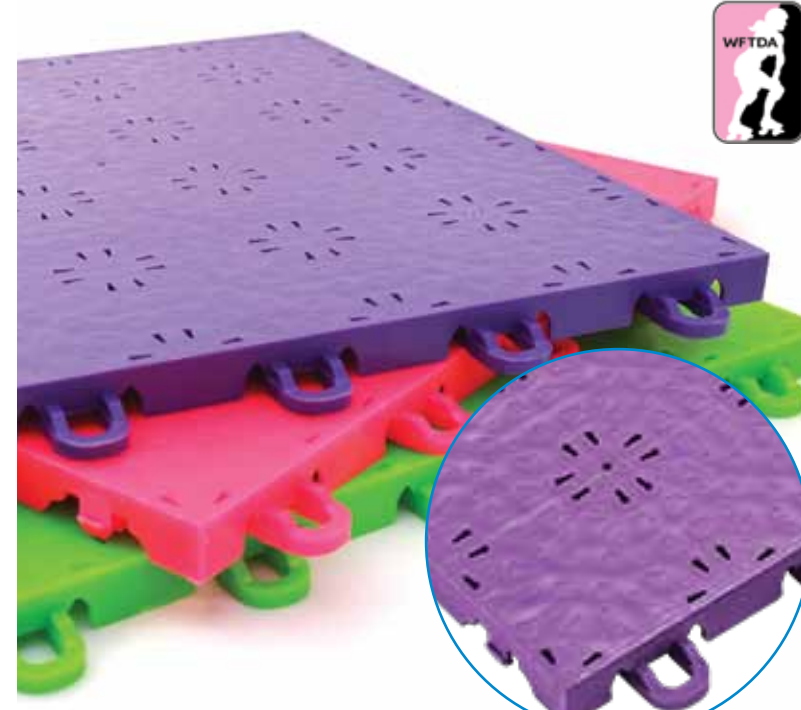

PRODUCT SPECS

Size & Weight – 9.78” x 9.78” x 1/2” thick, 12.1 oz.

Surface Texture – Profile texture design to maintain a positive grip at all times even when damp, while enabling volleyball slides and reducing the visibility of scratch marks and skid marks.

Material – Specially blended high impact copolymer polypropylene creates less rigid fall surface.

Installation – Optional 2mm rubber underlayment increases shock absorption, provides a comfortable feel for running and jumping and dampens running or rolling noises.

Components are not drawn to scale.

SKATE Roller Sports and Rink

- ✓ **Precision Locking System**
Tightest fit = seamless appearance and precision performance
- ✓ **Patented Surface Profile**
Exceptional wheel grip and maneuverability, perforations to dampen noise and allow for fluid evaporation
- ✓ **Resilient Material**
Durable and scuff-resistant – perfect for high-traffic applications