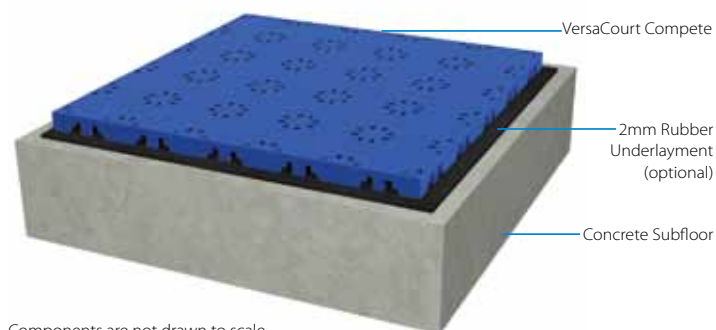

PRODUCT SPECS

Size & Weight – 9.78” x 9.78” x 1/2” thick, 12.1 oz.

Surface Texture – Profile texture design to maintain a positive grip at all times even when damp, while enabling volleyball slides and reducing the visibility of scratch marks and skid marks.

Material – Specially blended high impact copolymer polypropylene creates less rigid fall surface.

Installation – Optional 2mm rubber underlayment increases shock absorption, provides a comfortable feel for running and jumping and dampens running or rolling noises.

Components are not drawn to scale.