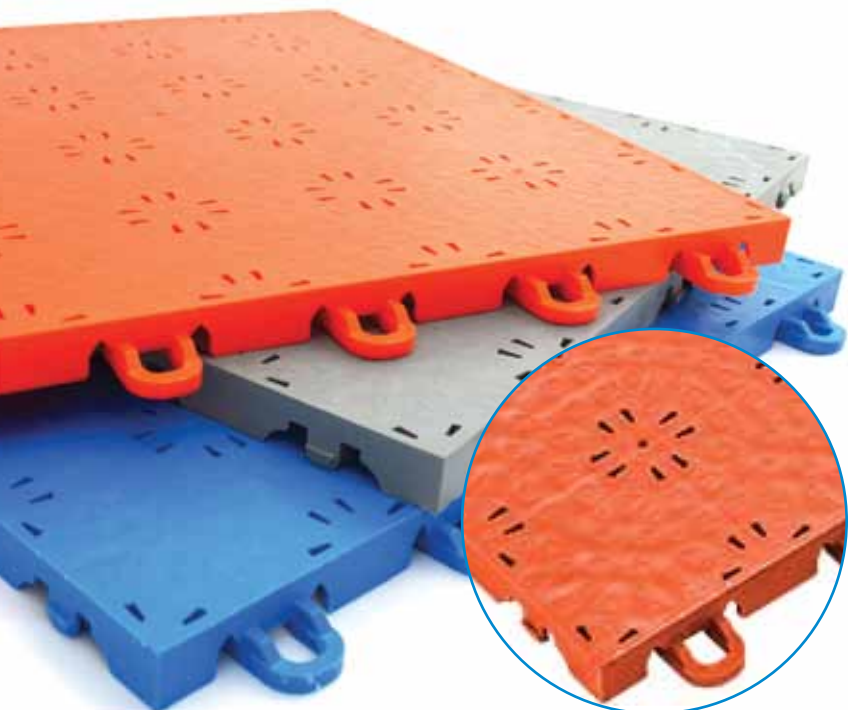

COMPETE Sports and Multipurpose

- ✓ **Patented Surface Profile**
  Surface relief provides excellent grip, Diffuser Stars dampen sound and allow for water evaporation
- ✓ **Resilient Material**
  Durable and scuff-resistant – perfect for high-traffic applications
- ✓ **Precision Locking System**
  Creates a seamless, monolithic appearance