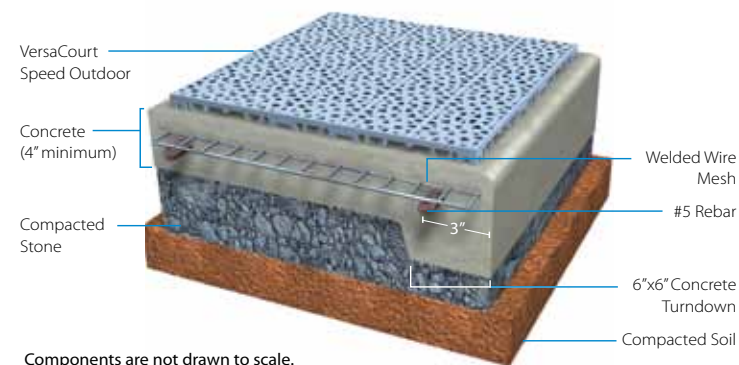

PRODUCT SPECS

Size & Weight – 9.78" x 9.78" x 1/2" thick, 11.2 oz.

Surface Texture – Open grid design provides optimal wheel grip and puck glide in all weather conditions.

Material – Specially blended high impact copolymer polypropylene. UV stabilizer and anti-oxidant additives are molded into each tile to insure protection against color fade and plastic deterioration & oxidation.