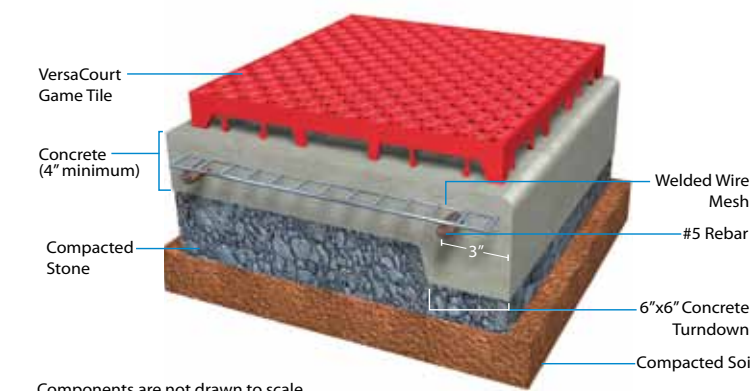

Product Specs

Size & Weight – 10.13" x 10.13" x 3/4" thick, 7 oz.

Surface Texture – Open grid design provides a high grip surface in all weather conditions.

Material – Specially blended high impact copolymer polypropylene. UV stabilizer and anti-oxidant additives are molded into each tile to ensure protection against color fade and plastic deterioration & oxidations.

Support Structure – Each tile is supported by 155 cross posts. This provides a stable base and gentle vertical flex.

Components are not drawn to scale.