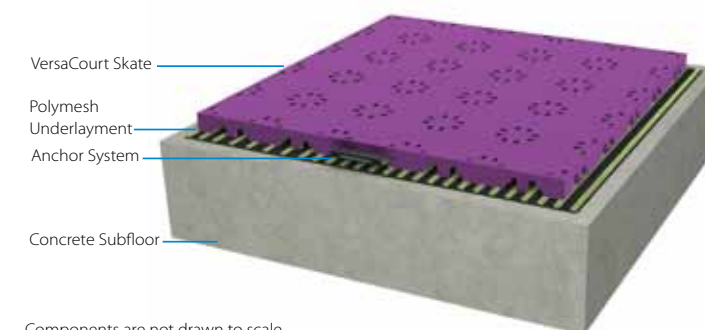

PRODUCT SPECS

Size & Weight – 9.78” x 9.78” x 1/2” thick, 12.1 oz.

Surface Texture – Two-level surface profile designed so wheels only touch the top layer for low friction during cruise and speed skating, and the wheels dig into the lower layer for cornering and acceleration movements.

Material – Specially blended high impact copolymer polypropylene creates less rigid fall surface.

Installation – Anchor system prevents floor from shifting and polymesh underlayment dampens rolling noises and perfects skate feel and feedback.

Components are not drawn to scale.