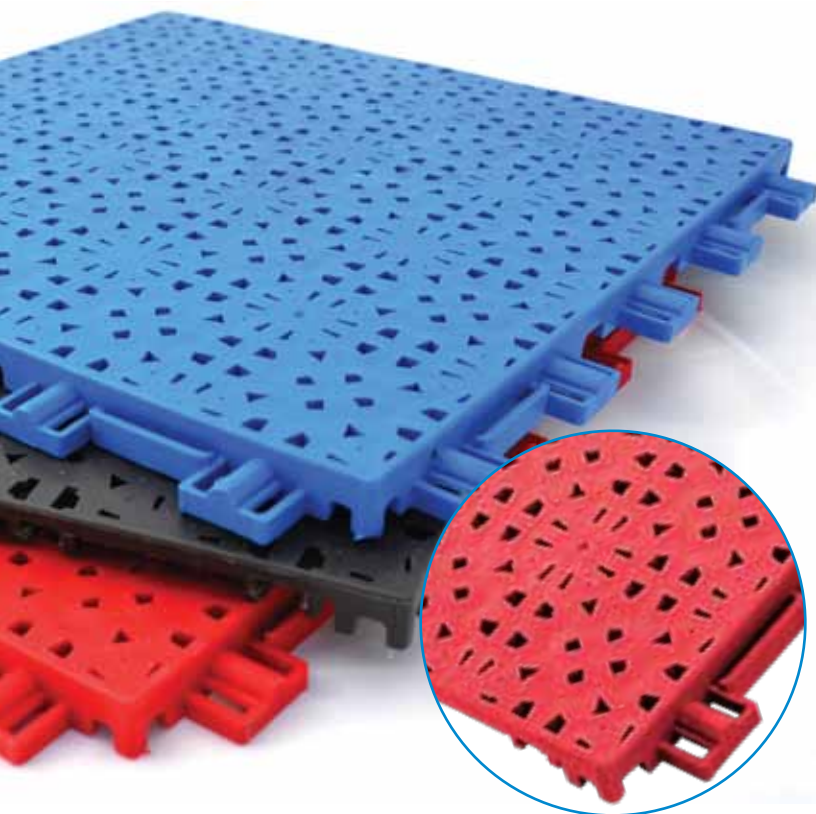

Support Structure – Each tile is supported by 155 cross posts. This provides a stable base and gentle vertical flex.

Components are not drawn to scale.

SPEED OUTDOOR

Outdoor Inline Hockey, Skate and Sport Flooring

- ✓ **Patented Surface Profile & Pinheads**
Best wheel grip and fastest puck speeds
- ✓ **Resilient Material**
Specially blended material stands up to harsh weather
- ✓ **Surface Perforations**
Designed for fast drainage
- ✓ **4mm Surface Layer with Force Bridges**
Strong impact resistance and flexibility