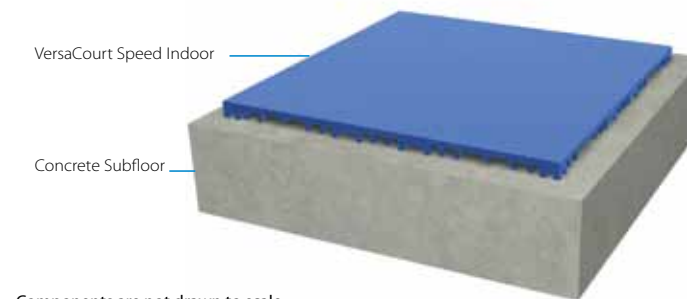

PRODUCT SPECS

Size & Weight – 9.78" x 9.78" x 1/2" thick, 11.2 oz.

Surface Texture – Two-level surface profile designed so wheels only touch the top layer for low friction during cruise and speed skating, and the wheels dig into the lower layer for cornering and acceleration movements. The patented surface pin-heads reduce puck friction for long smooth puck glide. Surface perforations release air pressure buildup and prevents uneven puck glide.

Material – Specially blended high impact copolymer polypropylene is a non recycled product that cannot be damaged by hockey sticks.